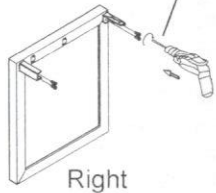

4 × M8×16

8 × M6×20

12 × ST5×23

6 × ST5×70

Tool:

Electric Driver Hex

Electric cross screwdriver

Allen Key

Step 1

8 × M6×20

Left

Right

Electric Driver Hex

Step 2

4 × M8×16

Allen Key